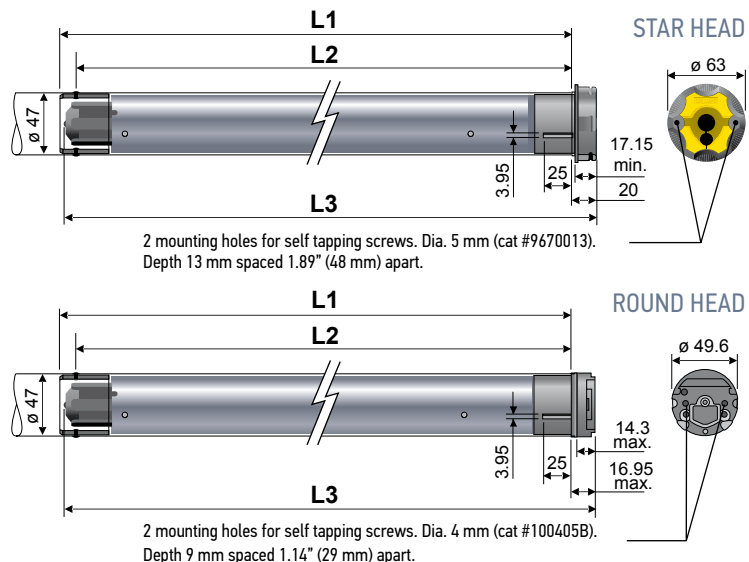

506S2	1032500	530R2	1037507
506S2RH	1037519	535A2	1037509
510S2	1037501	540R2	1037510
510S2RH	1037521	550R2	1037511
525A2	1043287		

Radio Technology Somfy (RTS) allows for wireless radio control of motorized window coverings via the RTS family of controls.

Technical Features

Voltage Supply	120V AC, 60Hz
Index Protection Rating	IP 44
Limit Switch Type	Electronic RTS
Limit Switch Capacity	250 Turns
Temperature Working Range	14°F to 104°F (-10°C to 40°C)
Insulation Class	Class 1 for 120V AC
Wiring	Integrated into power cord. Must be at least 12 inches and must not come in contact with metal.

Dimensions

Dimensions	506	510	525	530	535	540	550
L1	23.82 in. (605 mm)	25.79 in. (655 mm)	25.79 in. (655 mm)	25.79 in. (655 mm)	26.57 in. (605 mm)	26.57 in. (605 mm)	26.57 in. (605 mm)
L2	23.23 in. (590 mm)	25.20 in. (640 mm)	25.20 in. (640 mm)	25.20 in. (640 mm)	25.98 in. (660 mm)	25.98 in. (660 mm)	25.98 in. (660 mm)
L3	SH 24.13 in. (613 mm) RH 24.02 in. (610 mm)	SH 26.10 in. (663 mm) RH 25.98 in. (660 mm)	26.10 in. (663 mm)	26.10 in. (663 mm)	26.89 in. (683 mm)	26.89 in. (683 mm)	26.89 in. (683 mm)
Cable Length	6.5 ft. (2 m)	6.5 ft. (2 m)	12.3 ft. (3.75 m)	6.5 ft. (2 m)	12.3 ft. (3.75 m)	6.5 ft. (2 m)	6.5 ft. (2 m)

Optional cables with NEMA plugs available in 3 ft, 6 ft, 10 ft, 12 ft, 18 ft, 24 ft.

Specifications

	506	510	525	530	535	540	550
Torque	6 Nm	10 Nm	25 Nm	30 Nm	35 Nm	40 Nm	50 Nm
Nominal Voltage	120V/60Hz						
Rated Current	1.1A	1.3A	1.6A	1.5A	2.1A	1.8A	2.1A
Speed	38 rpm	38 rpm	20 rpm	14 rpm	20 rpm	14 rpm	14 rpm
Thermal Protection	5 minutes						
Radio Frequency	433.42 MHz						